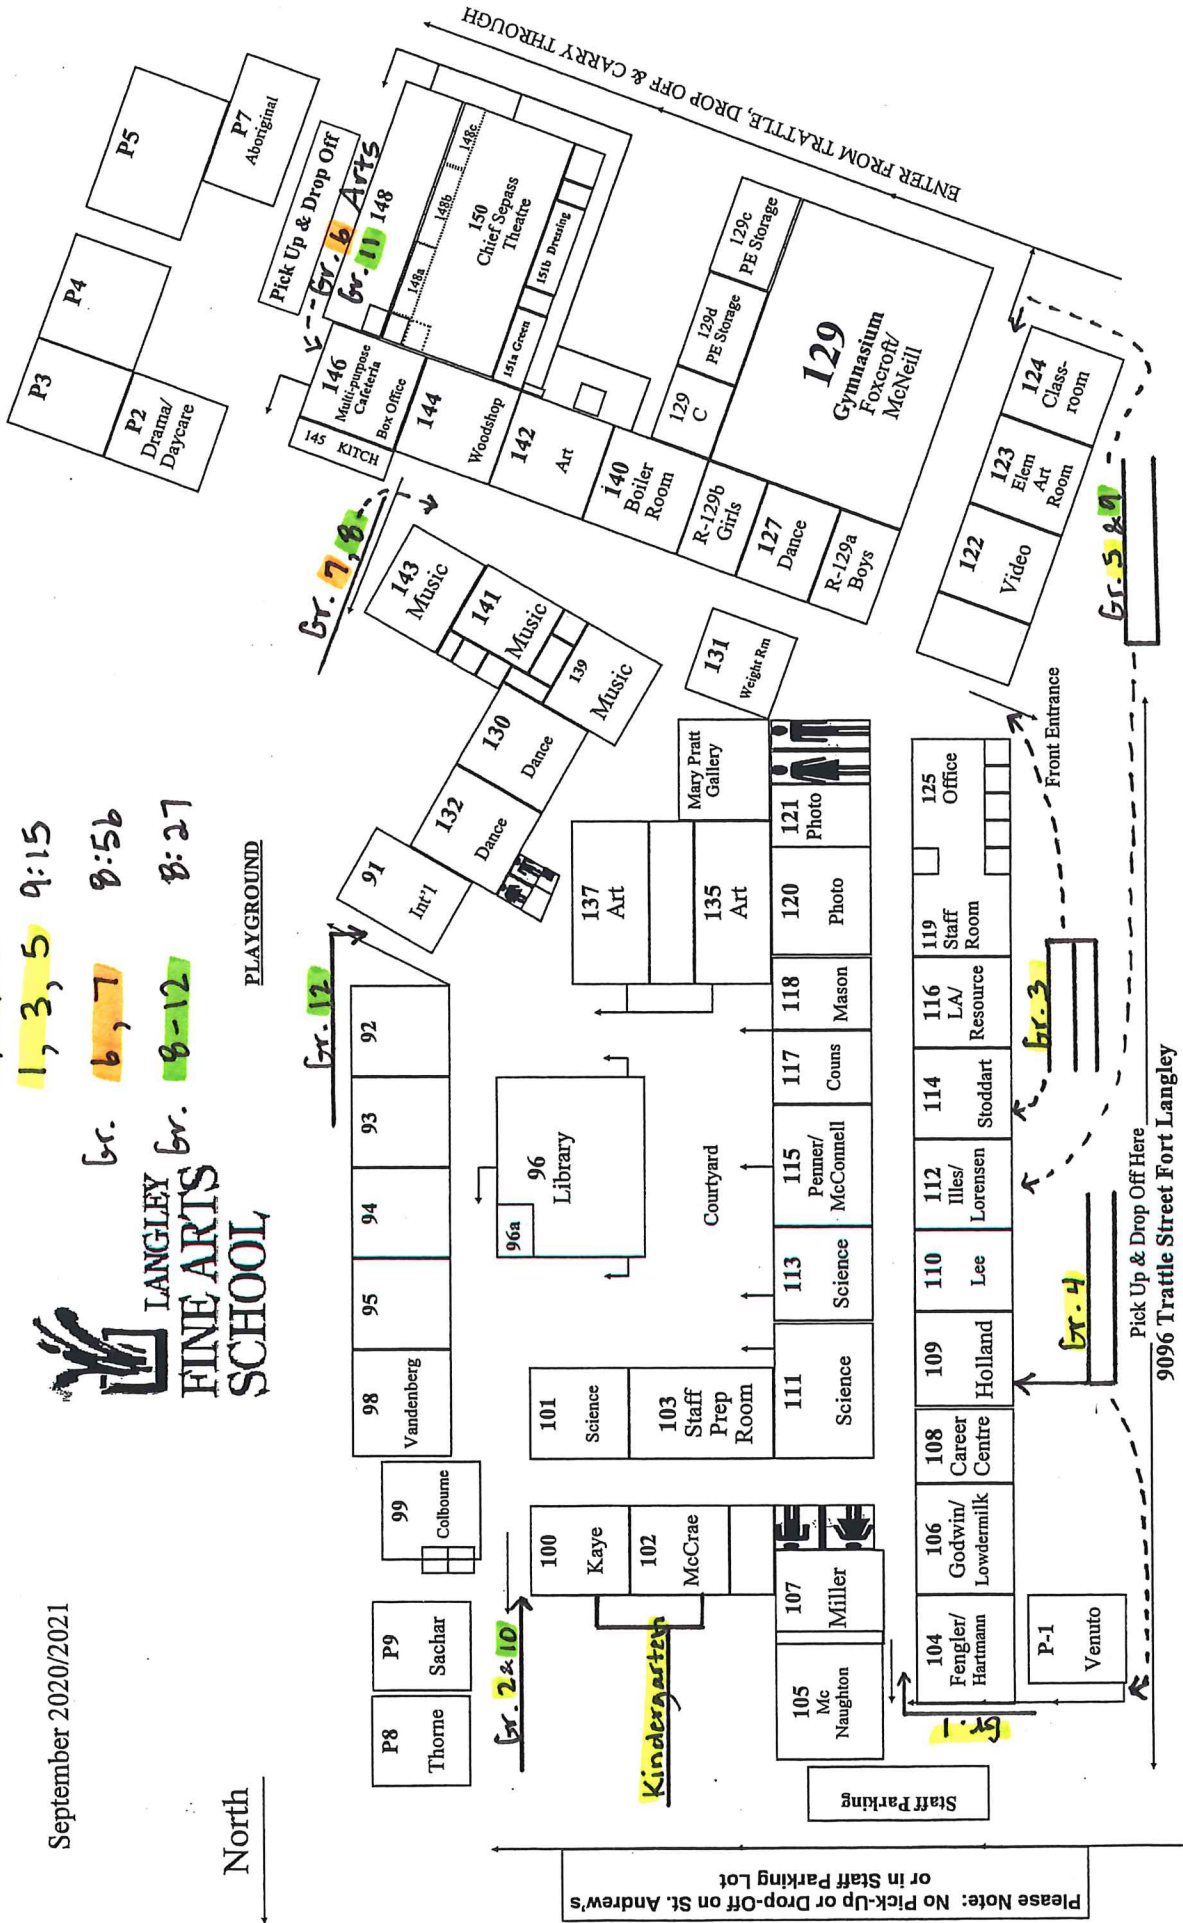

September 2020/2021

North

Entry Times / Locations - Sept. 14

Gr. K, 2, 4 9:05

1, 3, 5 9:15

Gr. 6, 7 8:56

Gr. 8-12 8:27

Please Note: No Pick-Up or Drop-Off on St. Andrew's or in Staff Parking Lot

Pick Up & Drop Off Here

9096 Trattle Street Fort Langley

ENTER FROM TRATTLE, DROP OFF & CARRY THROUGH